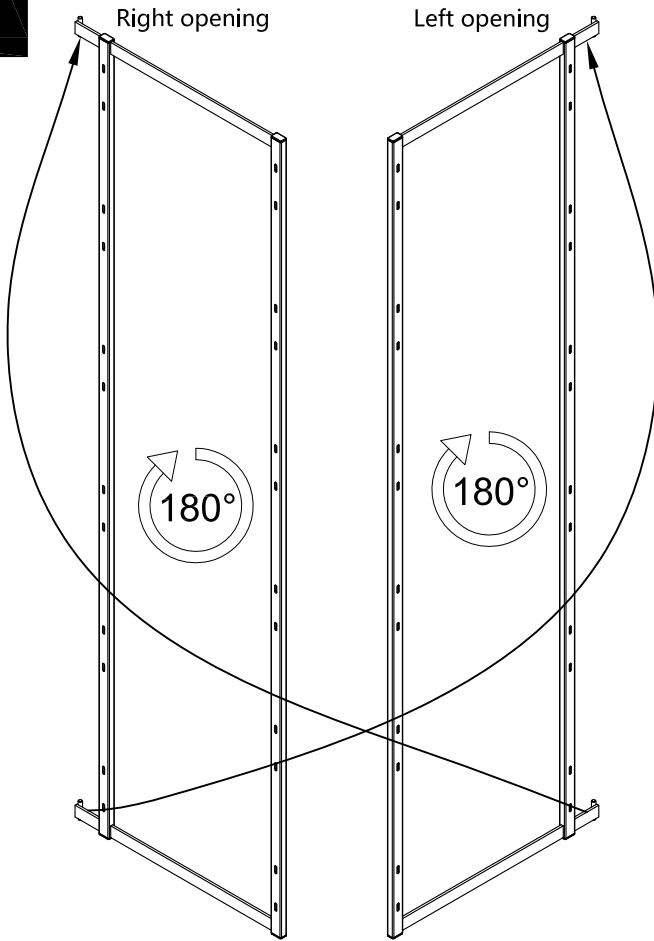

6X  M4*20	8X  M4*16	1X 	2X  M4*14
---	--	---	--

1

1X

1X

8X

M4*16

4 TIERS	
d	e
1156	1180
5 TIERS	
d	e
1456	1480
6 TIERS	
d	e
1756	1780

cabinet width	a
450mm	167.5
600mm	242.5

cabinet width	b
450mm	MIN 414
600mm	MIN 564

2

RIGHT OPENING

LEFT OPENING

4 TIERS	
X	Y
1106	1064
5 TIERS	
X	Y
1406	1364
6 TIERS	
X	Y
1706	1664

**3**

1X

1X

2X

**4****4.1****5.1**

5

The small basket frame rotate 180° as shown left install/right install

1X

2X

6

2X

6.1

6.2

6.3

7

right mounted

(For left mounted door mirror image)

7.1

7.2